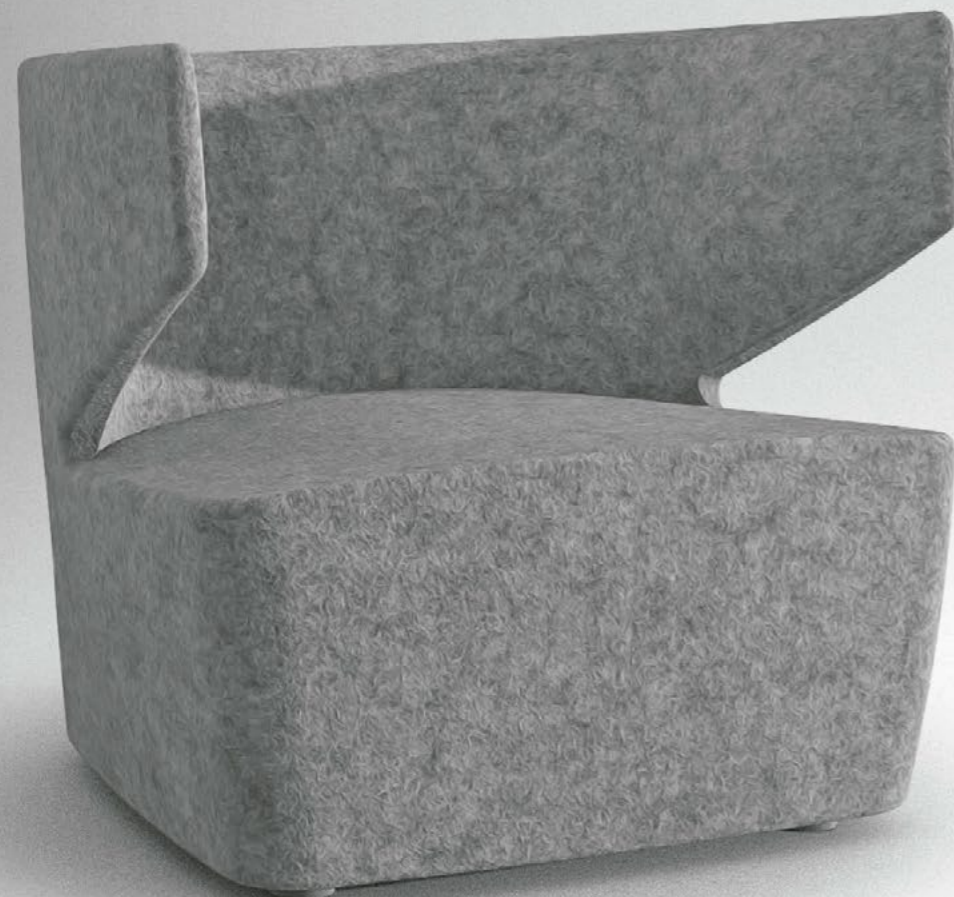

A conceptual image for a furniture advertisement. It features a large, round pie with a lattice crust and dark filling, resting on a blue balloon. A large, clear diamond is placed on top of the pie. The pie is positioned over a soccer ball, which is partially visible at the bottom right. The background is white.

# MR. JONES

*“Mr. Jones will stick around,  
he’s everybody’s friend”*

Talking Heads

*design: Orlandini Design*

**MR. JONES KIT 228/G**  
*Armchair to be upholstered on  
4 stars large aluminium base  
with glides, low support,  
360° swivel.*  
*Armstuhl zum polstern auf  
großem Fußgestell mit 4 Füßen,  
aus Aluminium mit Gleitern,  
flacher Sitzträger, um 360°  
drehbar.*