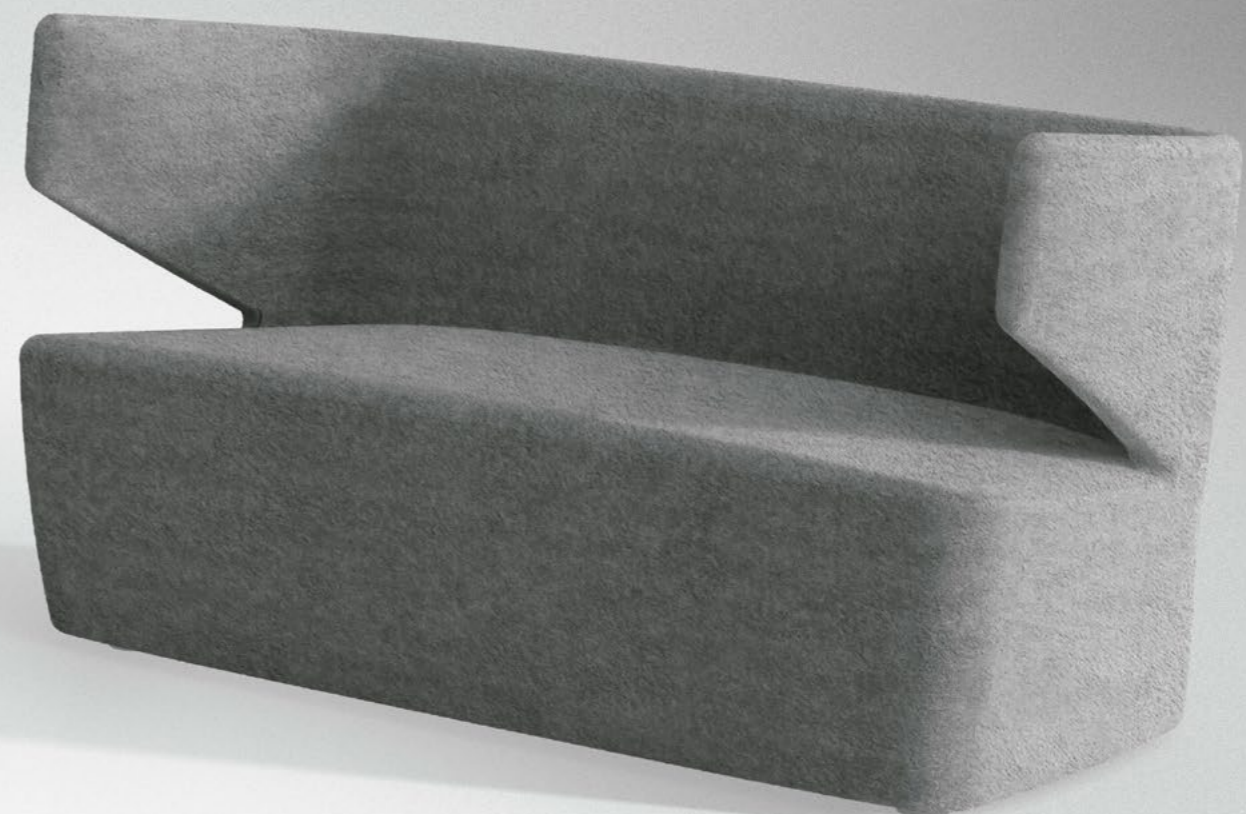

MR. JONES KIT 228/B
*2 places sofa to be
upholstered.*
2er-Sofa zum polstern.